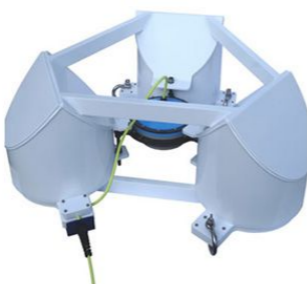

Leakwise ID-225 Oil Thickness Sensor

Leakwise ID-227 Oil Sheen Sensor For Marine Applications

Leakwise PS-220 Analog Controller

Leakwise SLC-220 Smart Controller

Leakwise ID-221 Oil Sheen Sensor

Leakwise ID-223 Oil Sheen Sensor